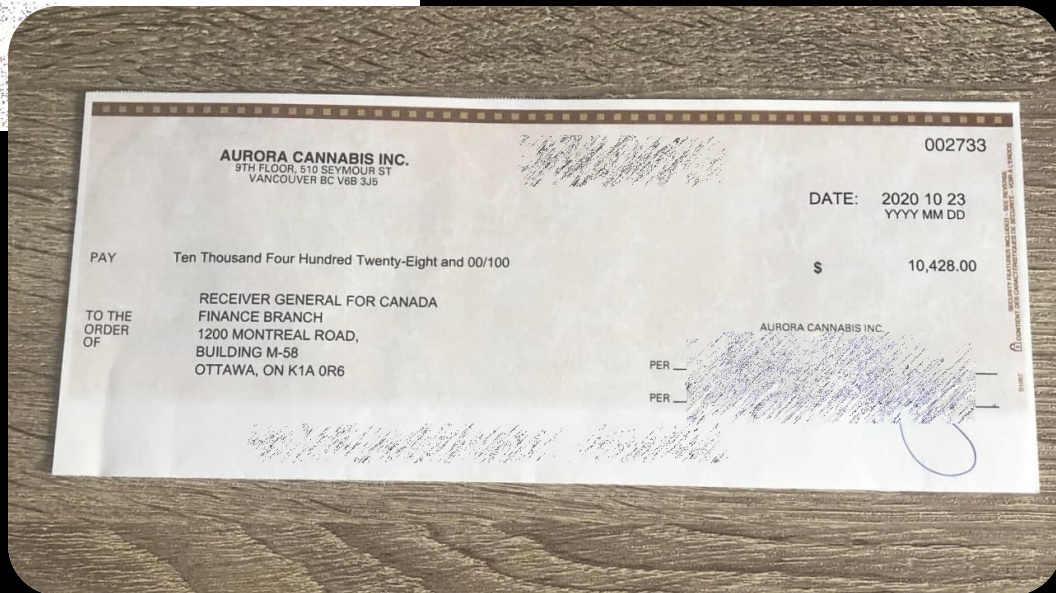

HR Files, Software AG

Aurora Cannabis

Class Member SSN	Class Member with additional SSN	Class Member Name	UC D
561	370	ABERNA	
572	173	ABROTT	
564	713	ADAMSI	
562	389	ALLEN, L	
473	455	ALLEN, F	
422	341	ALVARE	ND A
463	214	ANDERS	
570	764	BALUN,	
550	861	BATTI, A	
559	215	BERING	
566	560	BERKEY	
562	374	BERNRE	
566	926	BETTENI	
469	299	BEVENS	
572	805	BOKAN	
548	352	BORDEI	
572	411	BRENKV	
120	715	BROWN	
559	600	BUBP, D	
553	505	CALEY, L	
192	229	CAMPBI	
560	774	CARPEN	
277	387	CHATMI	
576	400	COMAG	
472	723	COOME	
548	543	CORL M	
560	433	CORMI	
559	704	DASHER	
493	435	DAVISS	
541	745	DENNIS	
566	067	DIACON	
534	736	DIMMI	
530	395	DORAN,	
558	532	DOUGL	
202	575	DUARTE	
203	389	EBY, NA	
544	306	EHRLIC	
560	321	ERICKS	
560	343	FOX, JA	
558	488	FRANCE	
560	706	FURR, C	

University Of California, Merced