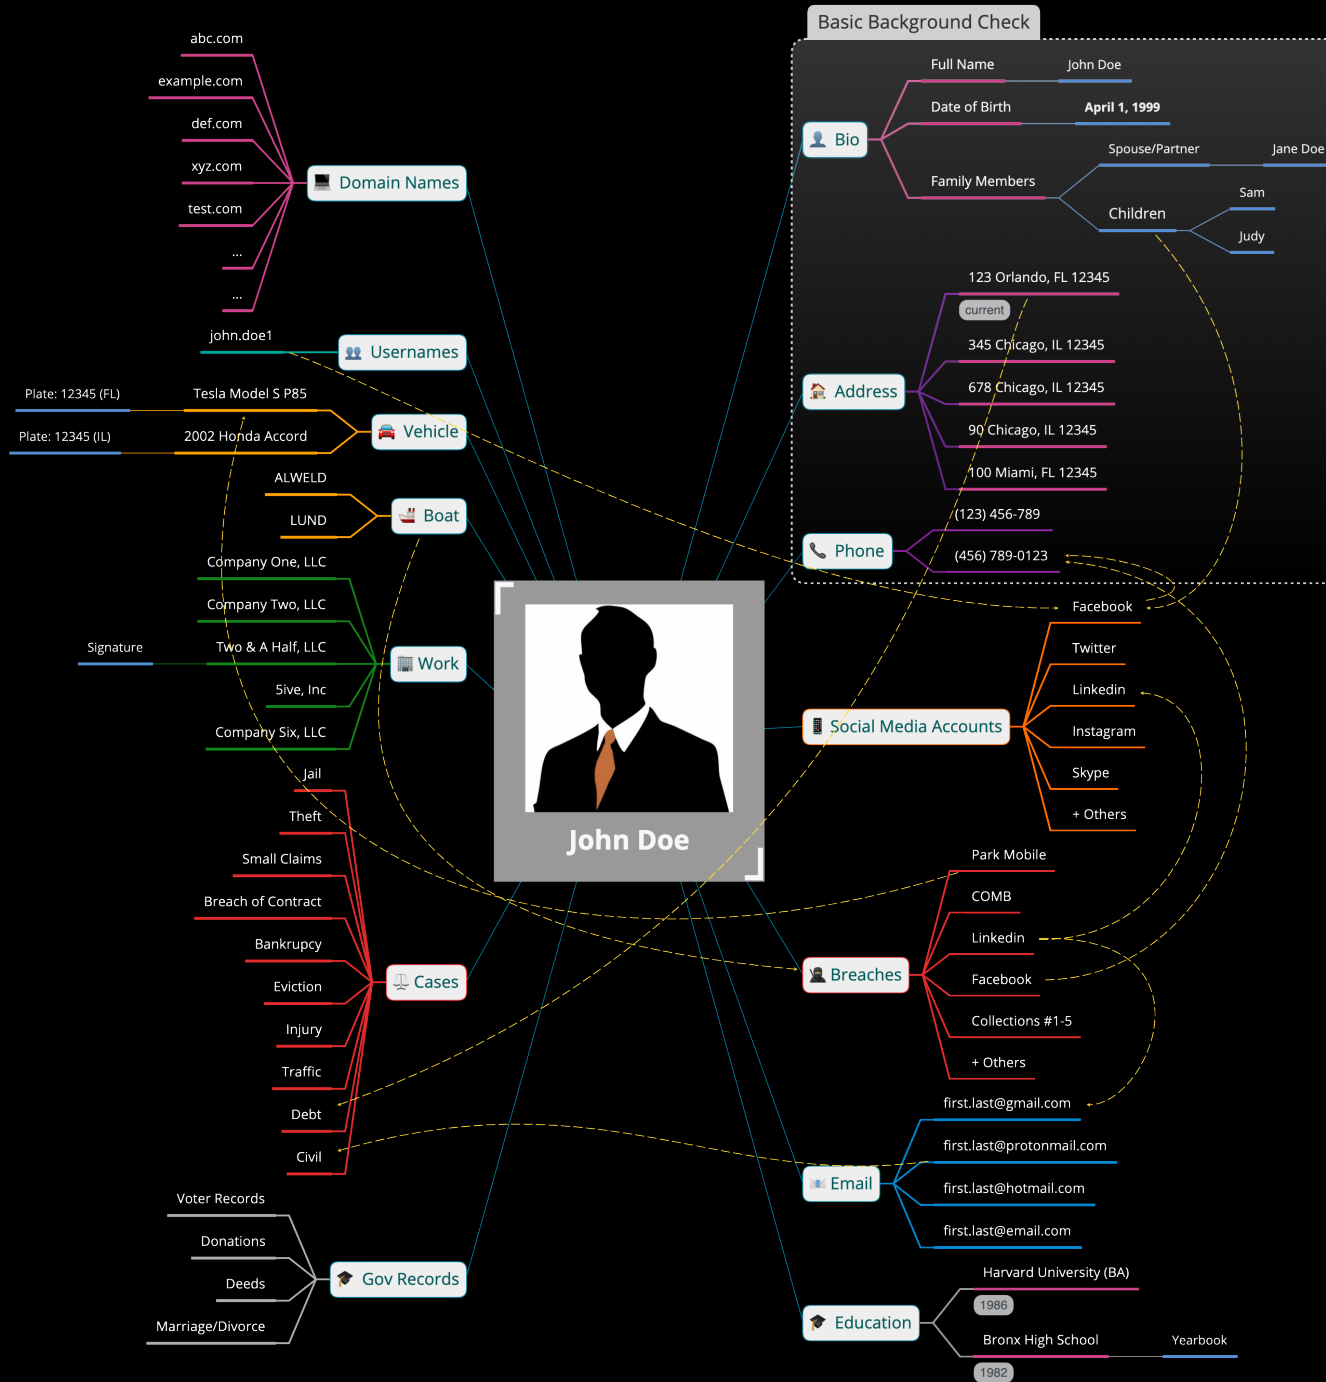

SOCIALENGINEER

OSINT

(~~Stalking~~ Open Source Intelligence)

Categories

- Corporate OSINT
- Network OSINT (Recon)
- GeoINT
- SocMINT
- Everything else

A meme featuring Woody and Buzz Lightyear from the movie Toy Story. Woody is on the left, looking concerned. Buzz is on the right, wearing his space suit and pointing upwards with a surprised expression. The background is a simple room with a door and some toys on the floor.

University Of California, Merced

Not so common breached data

- US Boat Owners
- Voter Database
- Divorce Records
- Porn Sites
- Banks
- Experian
- Bitcoin Talk
- Guns.com
- Ashley Madison
- Park Mobile (Plate #)

The Goal

(Due Diligence)

The Bigger Picture

The Tools

OSINT like a hacker

(Beyond Googling)

- Kali Linux
- Ask the gov!
 - ✓ Voter registration
- Historical Data
 - ✓ Archive.org
 - ✓ whoxy.com
 - ✓ Street View
- Fooling IVRs
 - ✓ Utility companies
- Extract Data from APIs
- Extracting paid data indirectly
 - ✓ Insurance providers

Extracting Data

(GitHub)

[Live Demo]

Verify

(Don't believe everything you see on the internet)

Mermaids Exist (Disinformation)

The screenshot shows the Wigle.net search interface. At the top, there are navigation icons for View, Uploads, Info, Stats, and Tools, along with a 'Log out' button. The search results section displays a single entry for a WiFi network: