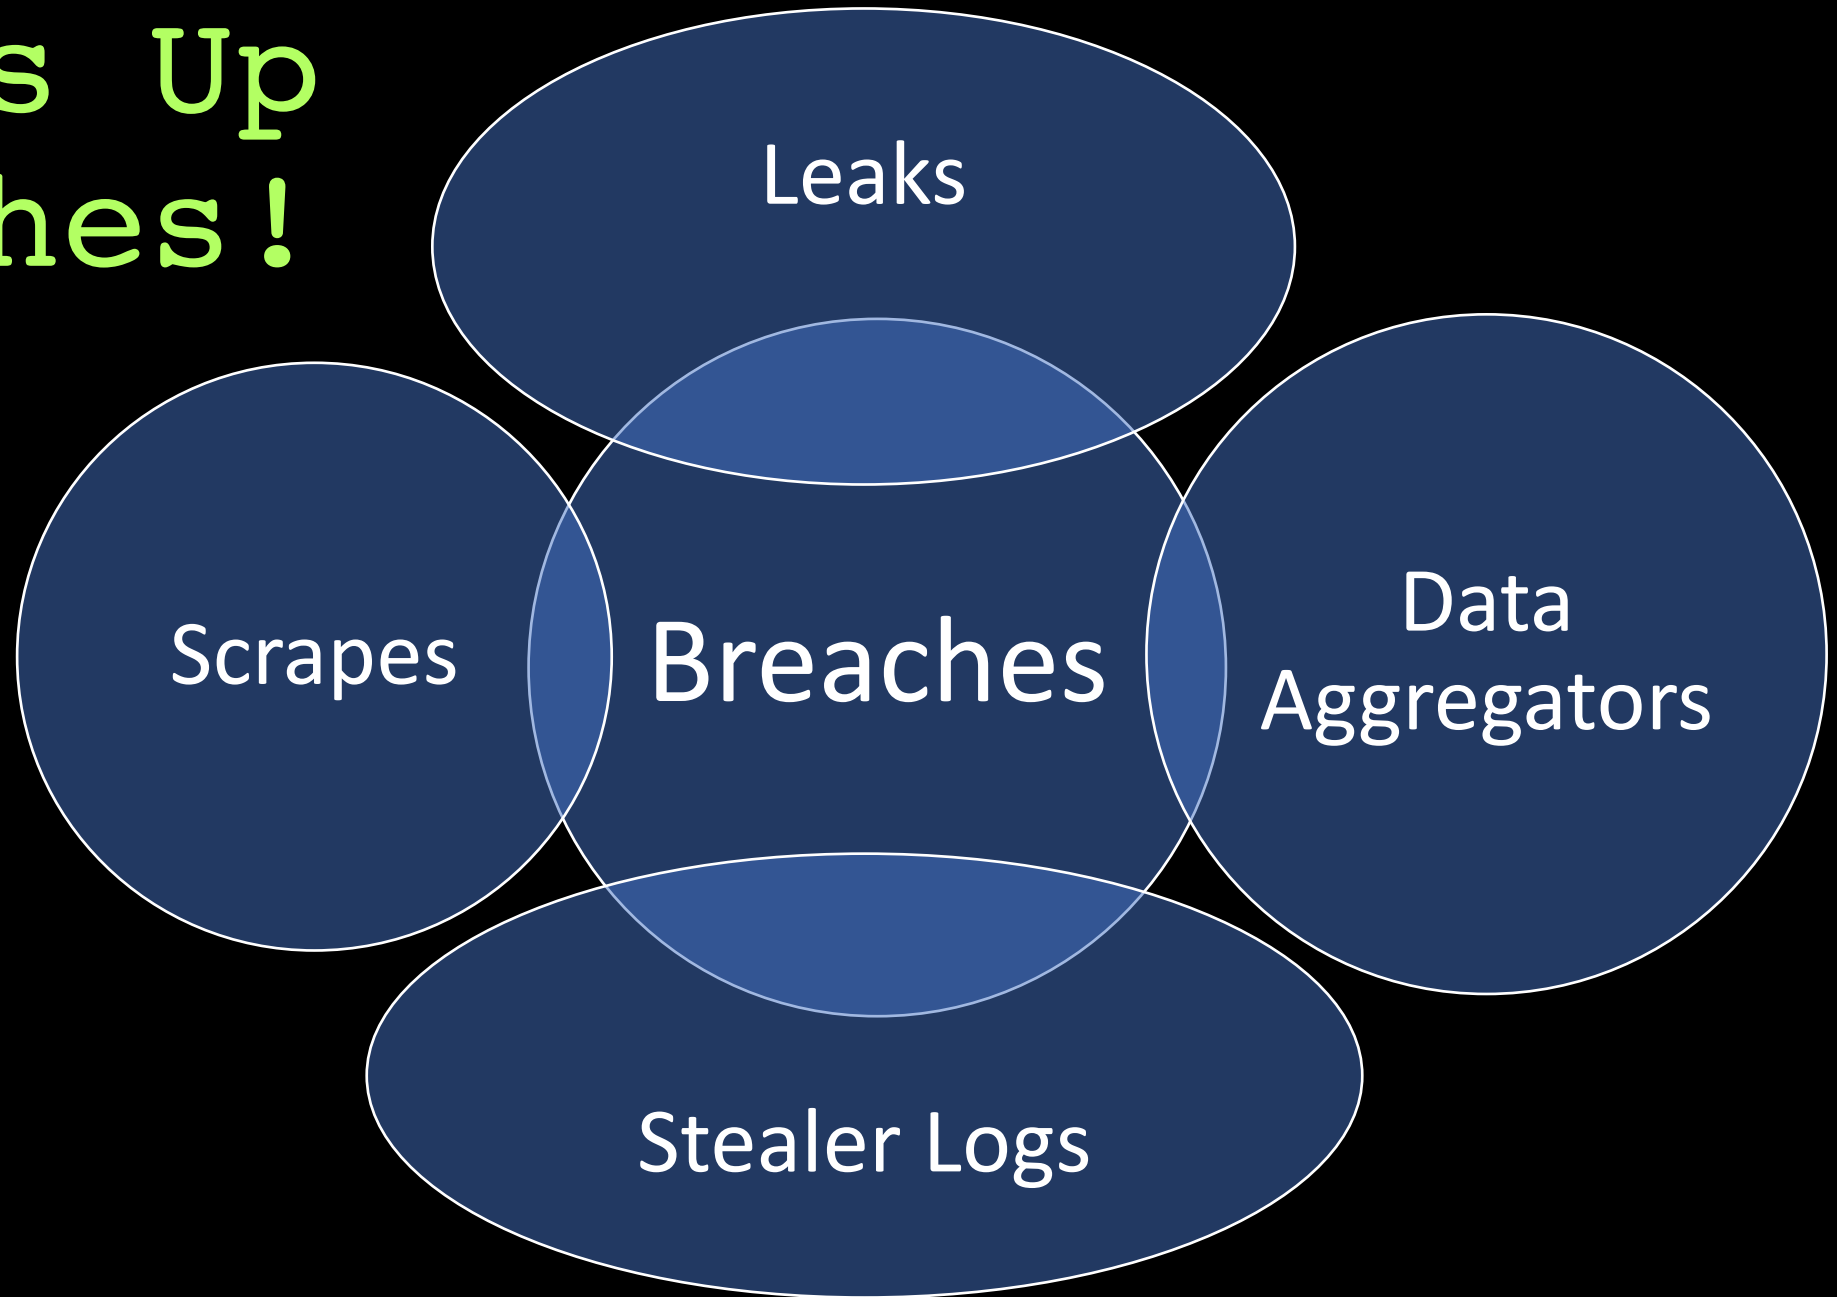

What's Up Breaches!